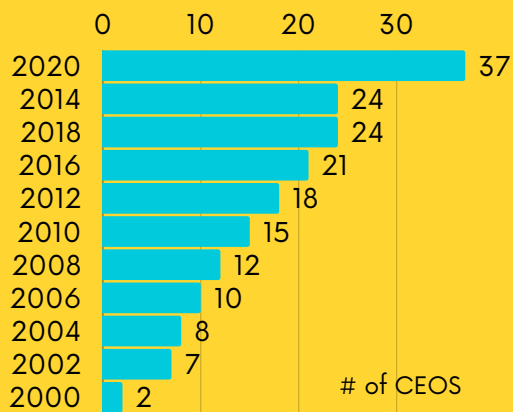

DID YOU KNOW?

Number of Women CEOs in the Fortune 500 from 2000-2020

Source: Fortune

Women are more likely than men to have earned a Bachelors degree by age 29